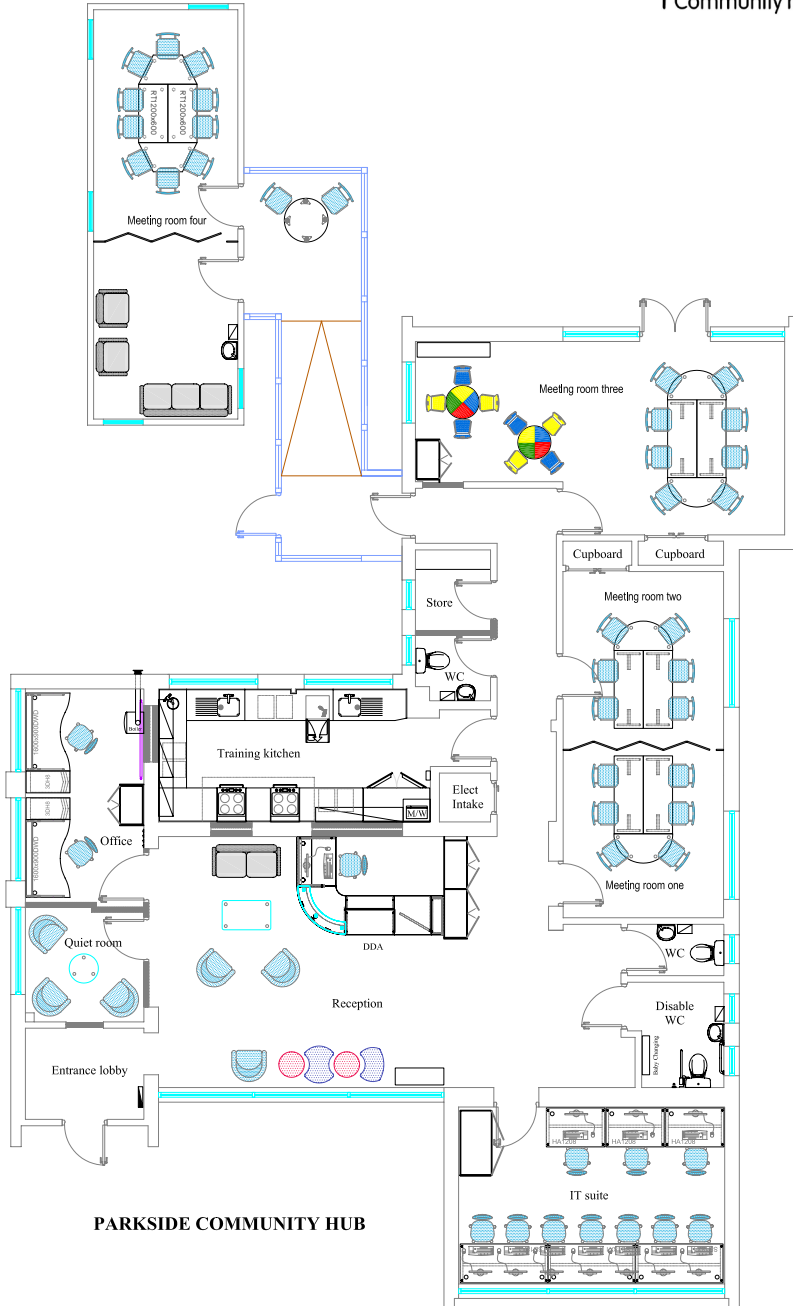

# Community hub floor plan

**PARKSIDE COMMUNITY HUB**

Melbourne Avenue, Chelmsford, Essex, CM1 2DX  
0300 555 0500 parksidecommunity@chp.org.uk